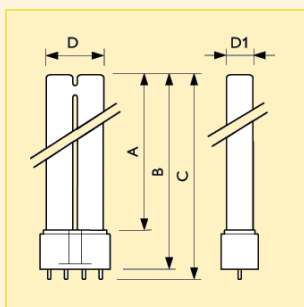

Rozměry (mm)

A	B	C	D	D1
max.	max.	max.	max.	max.
510	535	542	38	18

Typ	Název produktu			Patice	Světelný tok zdroje s elektronickým předřadníkem (lm)	Činitel věrnosti podání barev (R_a)	Energetický štítek	Objednací kód
	Příkon/označení barev	Typ balení	Uspořádání balení					
PL-L 90 De Luxe Pro	55W/930/4P	1CT	25	2G11	3650	90	B	8711500... 866981 40
PL-L 90 De Luxe Pro	55W/950/4P	1CT	25	2G11	3650	90	B	633842 40