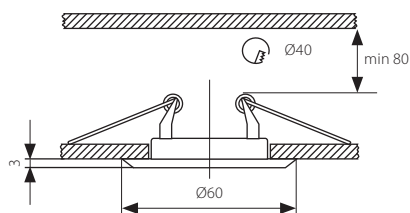

ULKE CT-2113

Podhledové bodové svítidlo
Podhľadové bodové svietidlo