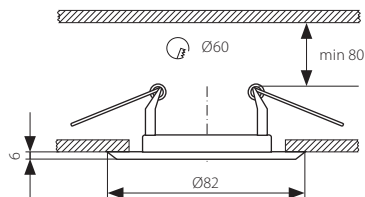

HORN CTC-3114

Podhledové bodové svítidlo
Podhľadové bodové svetidlo