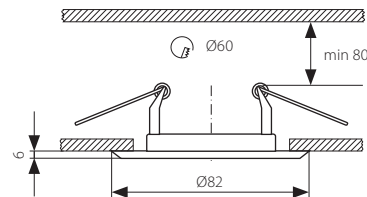

AMER 5GU

Set pět podhledových bodových světel
Set pñatich podhľadových bodových svietidel

- těleso světlidla: kovový výlisek
- těleso svietidla: kovový výlisok