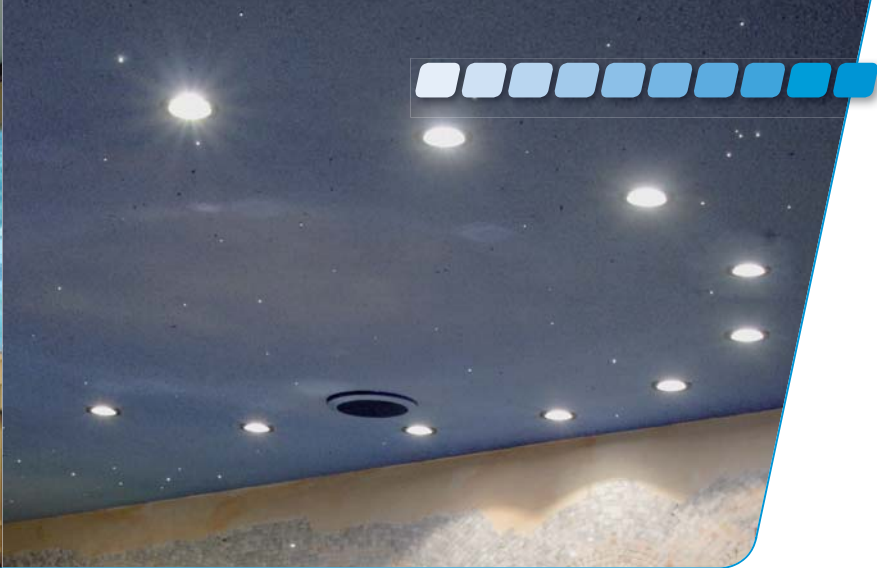

AMER 5GU

Set pět podhledových bodových světel
Set pñatich podhľadových bodových svietidel

- těleso světlidla: kovový výlisek
- těleso svietidla: kovový výlisok