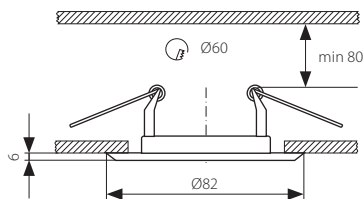

AMER 3GU

Set třech podhledových bodových světel
Set troch podhľadových bodových svietidel