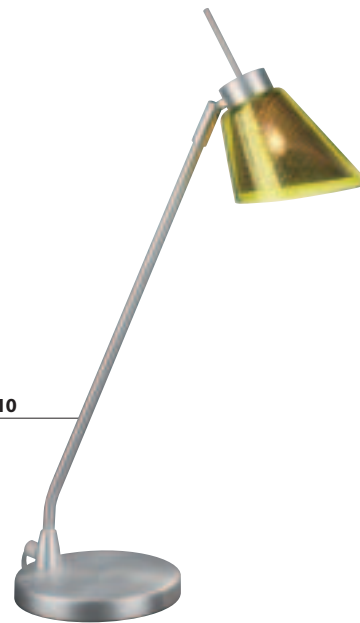

Gavin

- 4 67111/33/10
- 5 67111/53/10
- 6 67111/60/10

G9 / max. 40W / 230V / □
† 472 / ← 138 / ↗ 297

4 67111/33/10