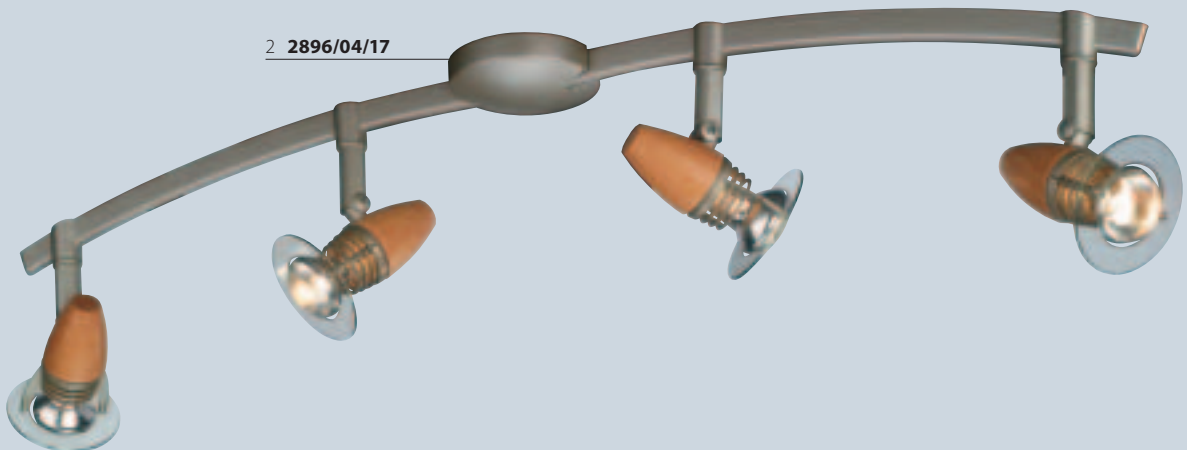

3 54094/06/10

Massive

authentic

Punica

1 **54090/06/10**

GU10 / max. 50W / 230V / ⊕

⊥ 115 / ↔ 100 / ↗ 100

Punica