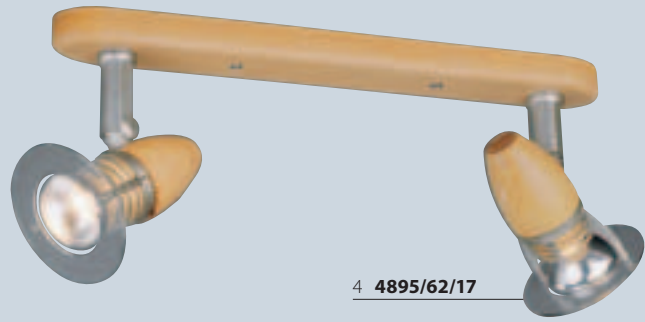

- 1 **2895/63/17**
  3x E14 / max. 40W Δ R50 / $\square$
  T 150 / $\rightarrow$ 285 / $\nearrow$ 285
- 2 **2896/04/17**
  4x E14 / max. 40W Δ R50 / $\square$
  T 230 / $\rightarrow$ 980 / $\nearrow$ 110
- 3 **4895/61/17**
  E14 / max. 40W Δ R50 / $\square$
  T 150 / $\rightarrow$ 90 / $\nearrow$ 90
- 4 **4895/62/17**
  2x E14 / max. 40W Δ R50 / $\square$
  T 150 / $\rightarrow$ 370 / $\nearrow$ 90
- 5 **4895/63/17**
  3x E14 / max. 40W Δ R50 / $\square$
  T 148 / $\rightarrow$ 550 / $\nearrow$ 90