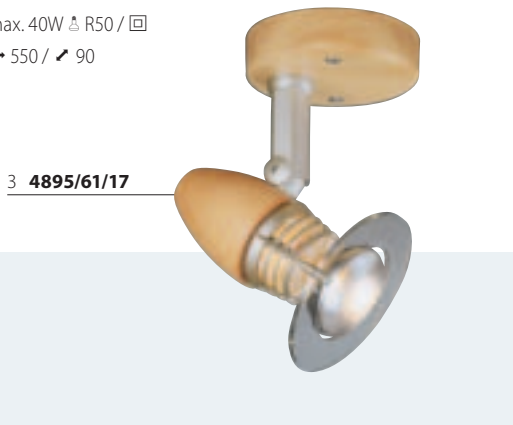

3 54094/06/10

Massive

authentic

Punica

1 **54090/06/10**

GU10 / max. 50W / 230V / ⊕

⊥ 115 / ↔ 100 / ↗ 100

Punica