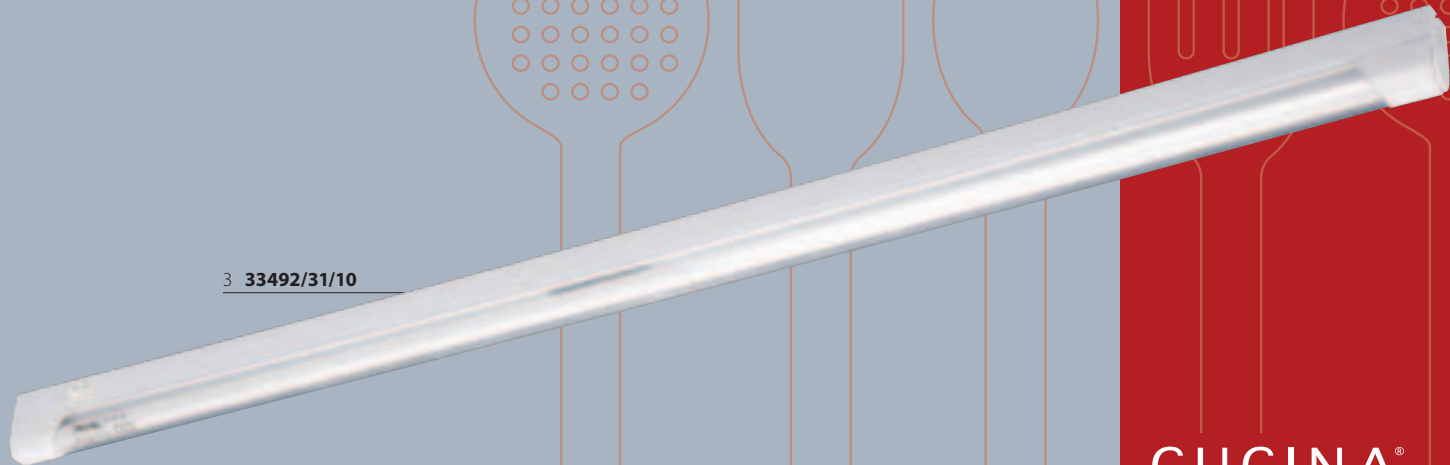

3 **33492/31/10**

CUCINA®
KITCHEN LIGHTING

Myrtle

1 **33490/31/10**

T5 / max. 6W / ☐

↑ 42 / ↔ 245 / ↗ 22

Myrtle

2 **33491/31/10**

T5 / max. 14W / ☐

↑ 42 / ↔ 580 / ↗ 22

Myrtle

3 **33492/31/10**

T5 / max. 21W / ☐

↑ 42 / ↔ 880 / ↗ 22