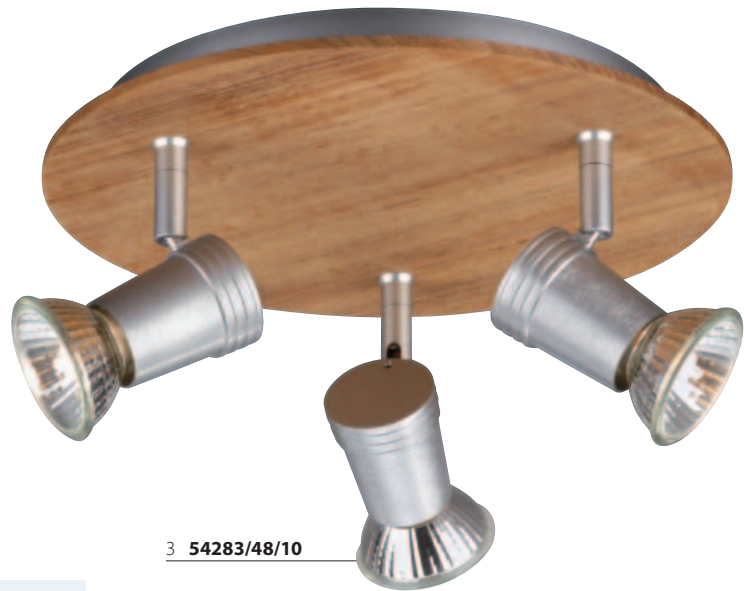

3 54283/48/10

Guava

4 54284/48/10

4x GU10 / max. 50W / 230V / ⊕
T 120 / ↔ 810 / ↗ 124