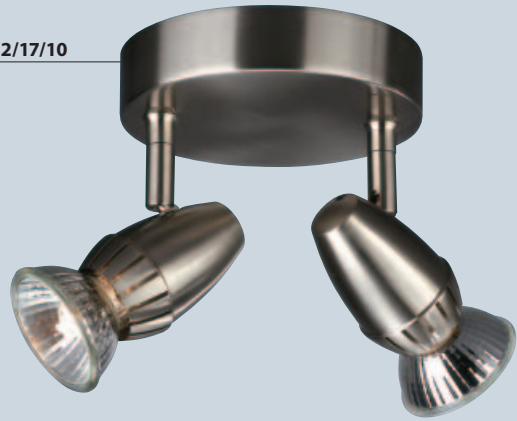

2 **54082/17/10**