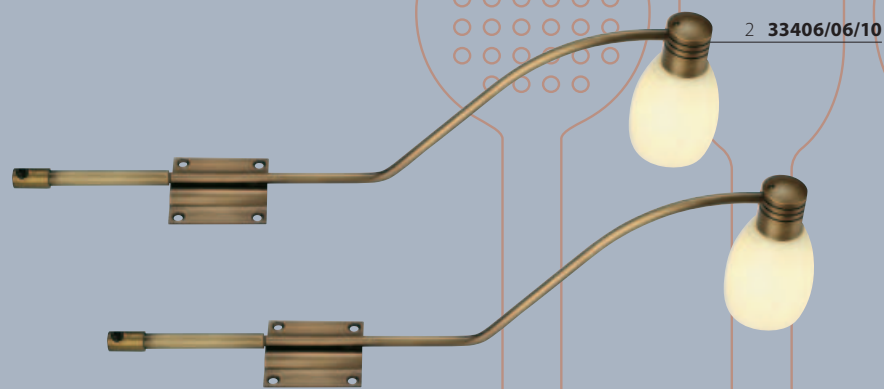

3 **33462/31/10**

2 **33461/31/10**

**CUCINA**  
KITCHEN LIGHTING

**Thyme**

- 1 **33400/17/10**  
4x G4 / max. 10W / ☐  
☐= 230V/12V  
↑ 60 / → 250 / ↙ 310

**Pepper**

- 2 **33406/06/10**
- 3 **33406/17/10**  
2x G9 / max. 40W / 230V / ☐  
↑ 128 / → 60 / ↙ 430