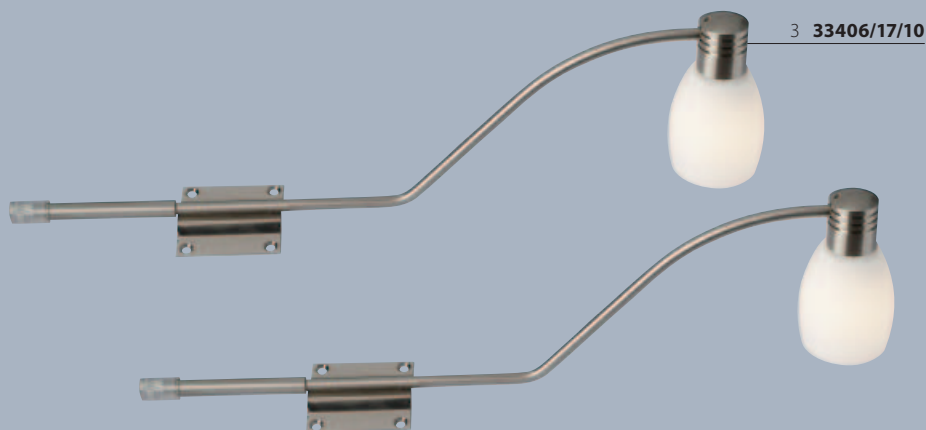

3 **33462/31/10**

2 **33461/31/10**

**CUCINA**  
KITCHEN LIGHTING

**Thyme**

- 1 **33400/17/10**  
4x G4 / max. 10W / ☐  
☐= 230V/12V  
↑ 60 / → 250 / ↙ 310

**Pepper**

- 2 **33406/06/10**
- 3 **33406/17/10**  
2x G9 / max. 40W / 230V / ☐  
↑ 128 / → 60 / ↙ 430