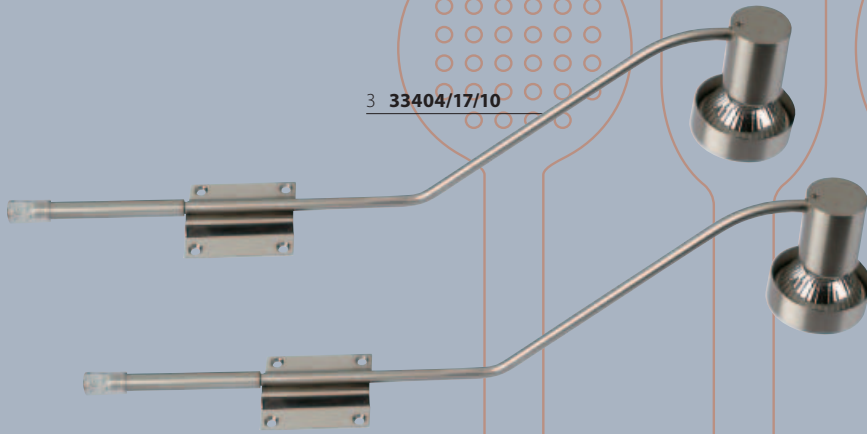

3 33404/17/10