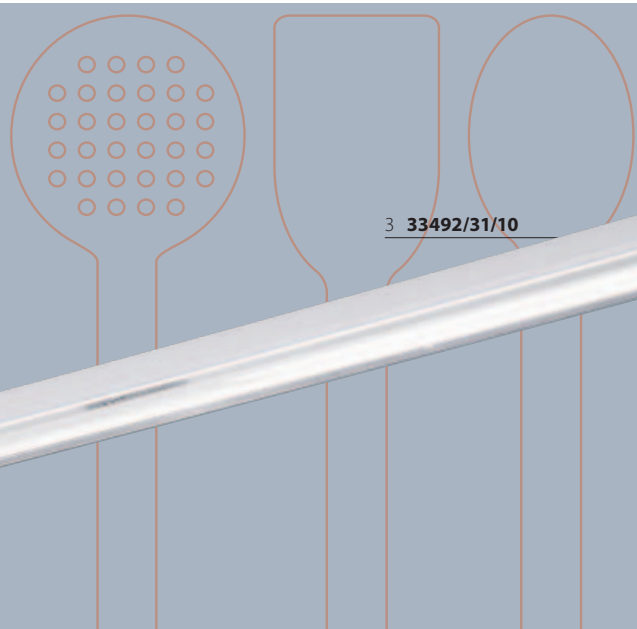

**Dill**

2 **33481/17/10**

G10Q / max. 32W / ☉

↑ 95 / ← 380 / ↗ 380

1 **33480/17/10**

1+2

3 **33492/31/10**

**CUCINA**<sup>®</sup>  
KITCHEN LIGHTING