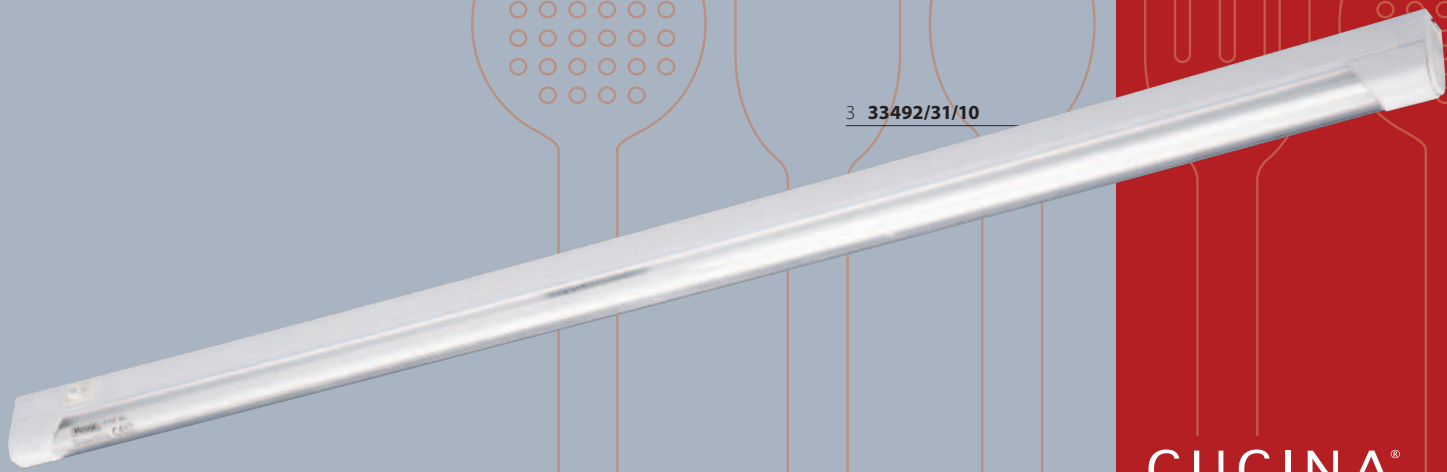

**Dill**

2 **33481/17/10**

G10Q / max. 32W / ☉

↑ 95 / ← 380 / ↗ 380

1 **33480/17/10**

1+2

3 **33492/31/10**

**CUCINA**<sup>®</sup>  
KITCHEN LIGHTING