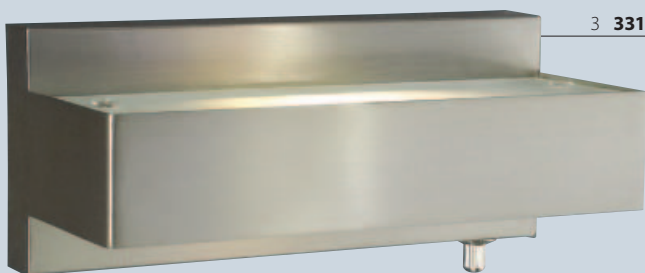

1+4

2+3

3

3 **33117/17/10**