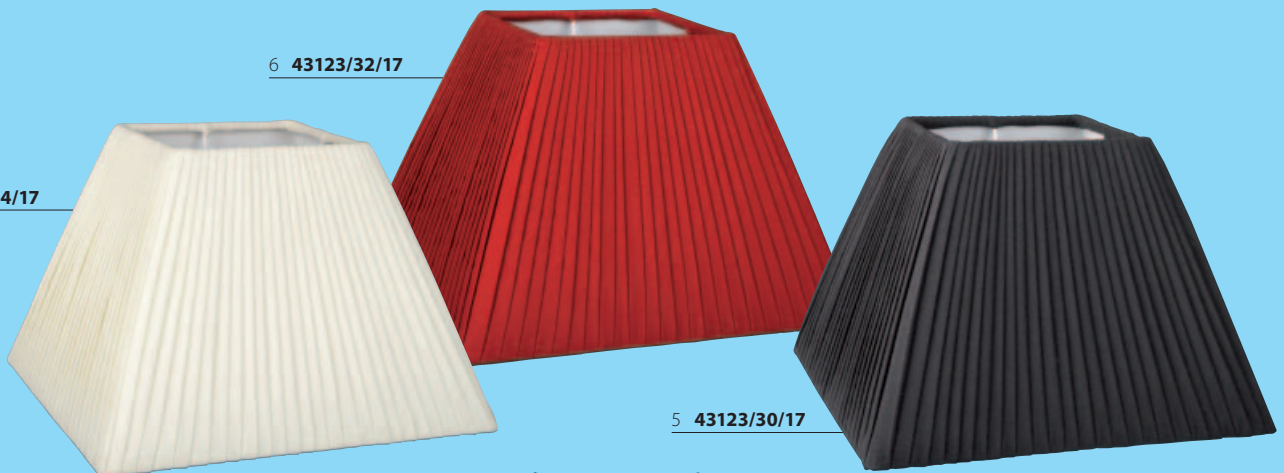

6 43123/32/17

7 43123/84/17

5 43123/30/17