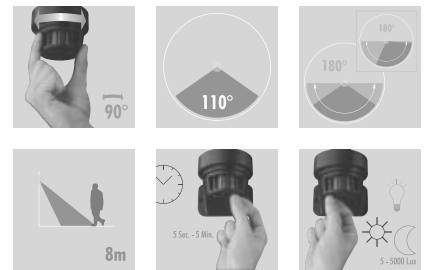

EXPLANATION OF SYMBOLS

EXPLANATION OF SYMBOLS

EXPLANATION OF IP NUMBERS (DEGREES OF PROTECTION)

IP 00

	first character protection solid objects	symbol	second character protection against ingress of water	symbol
0	non-protected		non-protected	
1	objects > 50mm		dripping water	⬇
2	objects > 12mm		dripping water when tilted up to 15°	
3	objects > 2,5mm		spraying water	☼
4	objects > 1,0mm		splashing water	⚠
5	dust protected	⬠	water jets	⚠⚠
6	dust tight	⬠	heavy seas/powerful jets	⚠⚠

An example : ⚠ IP44 protected against objects > 1mm and splashing water (splash-proof)

SECURITY OUTDOOR LIGHTING P.I.R.

P.I.R. 110°

The detection field angle of the movement sensor equals 110°. When mounted at a height of 2,5m the infrared sensor will react to any movement within a 8m range.

- ☼ Light sensitivity setting, stepless adjustable from 5 up to 5.000 Lux (complete darkness, dusk or daylight)
- 🕒 Time setting, stepless adjustable from 5 sec. up to 5 min.

P.I.R. 140°

The detection field angle of the movement sensor equals 140°. Some detectors (type A) can be directed within a horizontal field of 230° and 45° vertically. When mounted at a height of 2,5m the infrared sensor will react to any movement within a range of 10m (type A) or 12m / 7m / 6m (type B).

- ☼ Light sensitivity setting, stepless adjustable from 5 up to 5.000 Lux (complete darkness, dusk or daylight)
- 🕒 Time setting, stepless adjustable from 5 sec. up to 5 min.

With the help of the enclosed guards, you can adjust the detection angle yourself (only for type A).