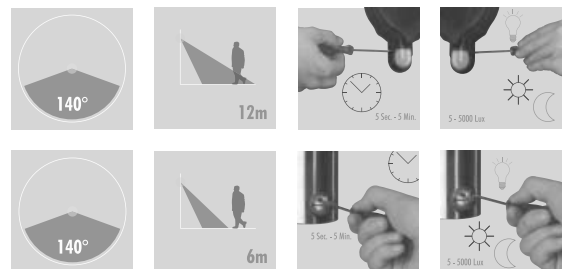

EXPLANATION OF SYMBOLS

EXPLANATION OF IP NUMBERS (DEGREES OF PROTECTION)

IP 00

	first character protection solid objects	symbol	second character protection against ingress of water	symbol
0	non-protected		non-protected	
1	objects > 50mm		dripping water	⬇
2	objects > 12mm		dripping water when tilted up to 15°	
3	objects > 2,5mm		spraying water	☼
4	objects > 1,0mm		splashing water	⚠
5	dust protected	⬠	water jets	⚠⚠
6	dust tight	⬠	heavy seas/powerful jets	⚠⚠

An example : ⚠ IP44 protected against objects > 1mm and splashing water (splash-proof)

SECURITY OUTDOOR LIGHTING P.I.R.

P.I.R. 110°

The detection field angle of the movement sensor equals 110°. When mounted at a height of 2,5m the infrared sensor will react to any movement within a 8m range.

- ☼ Light sensitivity setting, stepless adjustable from 5 up to 5.000 Lux (complete darkness, dusk or daylight)
- 🕒 Time setting, stepless adjustable from 5 sec. up to 5 min.

P.I.R. 140°

The detection field angle of the movement sensor equals 140°. Some detectors (type A) can be directed within a horizontal field of 230° and 45° vertically. When mounted at a height of 2,5m the infrared sensor will react to any movement within a range of 10m (type A) or 12m / 7m / 6m (type B).

- ☼ Light sensitivity setting, stepless adjustable from 5 up to 5.000 Lux (complete darkness, dusk or daylight)
- 🕒 Time setting, stepless adjustable from 5 sec. up to 5 min.

With the help of the enclosed guards, you can adjust the detection angle yourself (only for type A).

TYPE A

TYPE B

outdoor
3 YEARS
guarantee

Massive offers a general guarantee of 3 years on the complete range of outdoor lighting.