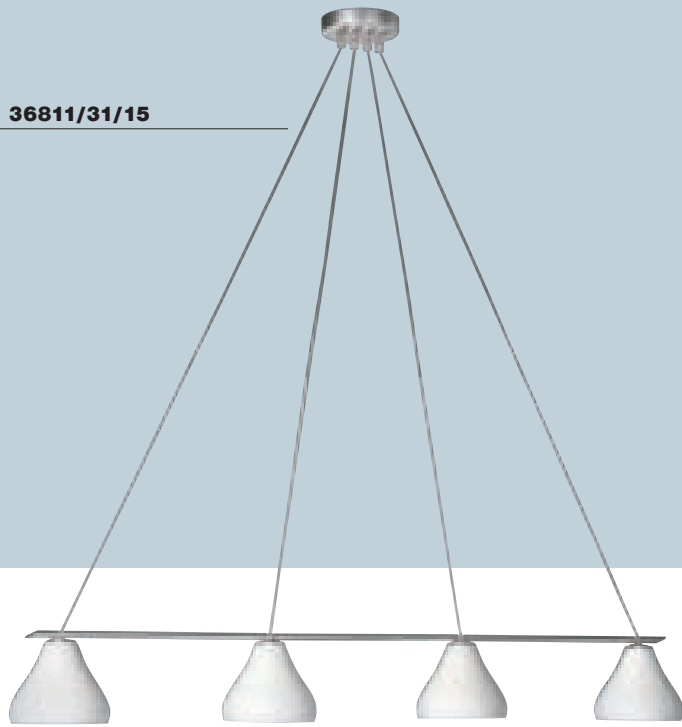

1 **36811/31/15**