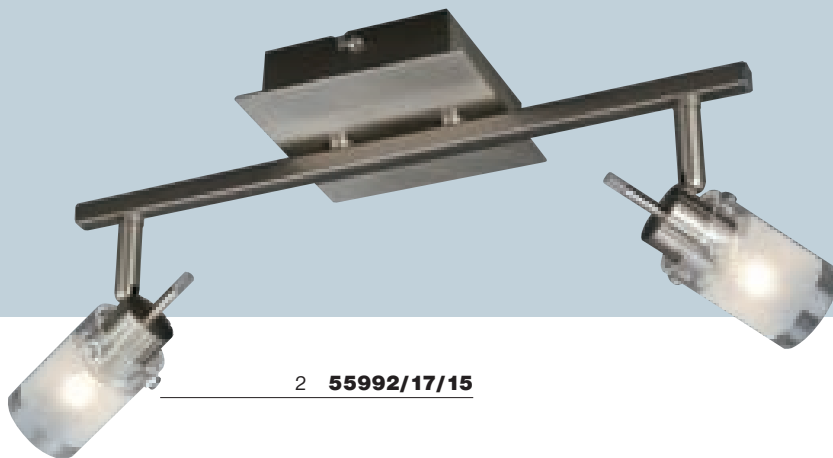

EXTRA

LIGHTS

Massive®

2007

SPOTS

1 **55990/17/15**

1 **55990/17/15**

G9 / max. 40 W / 230 V / ⊕
→ 100 mm / ↑ 135 mm / ↗ 100 mm