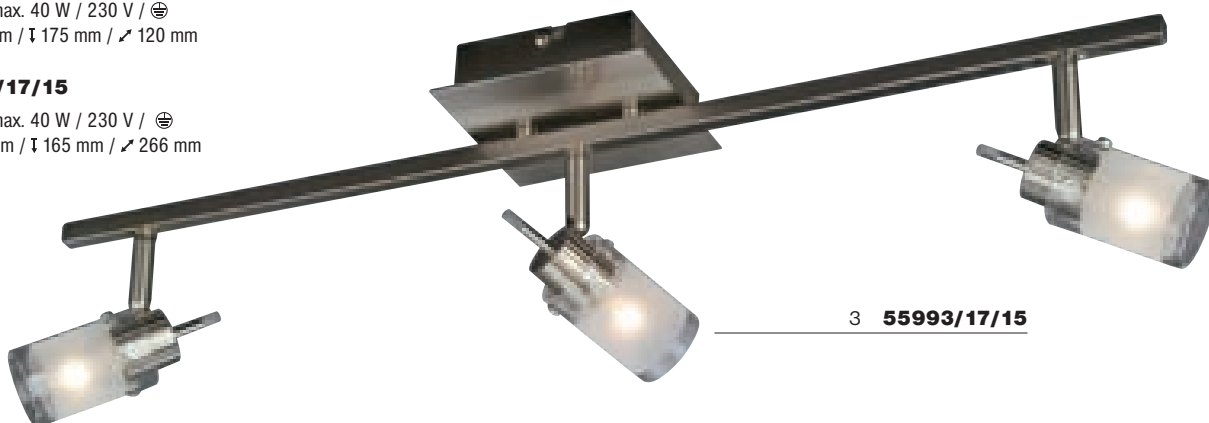

3 **55993/17/15**

3 x G9 / max. 40 W / 230 V / ⊕
→ 710 mm / ↑ 175 mm / ↗ 120 mm

3 **55993/17/15**

4 **55994/17/15**

4 x G9 / max. 40 W / 230 V / ⊕
→ 266 mm / ↑ 165 mm / ↗ 266 mm