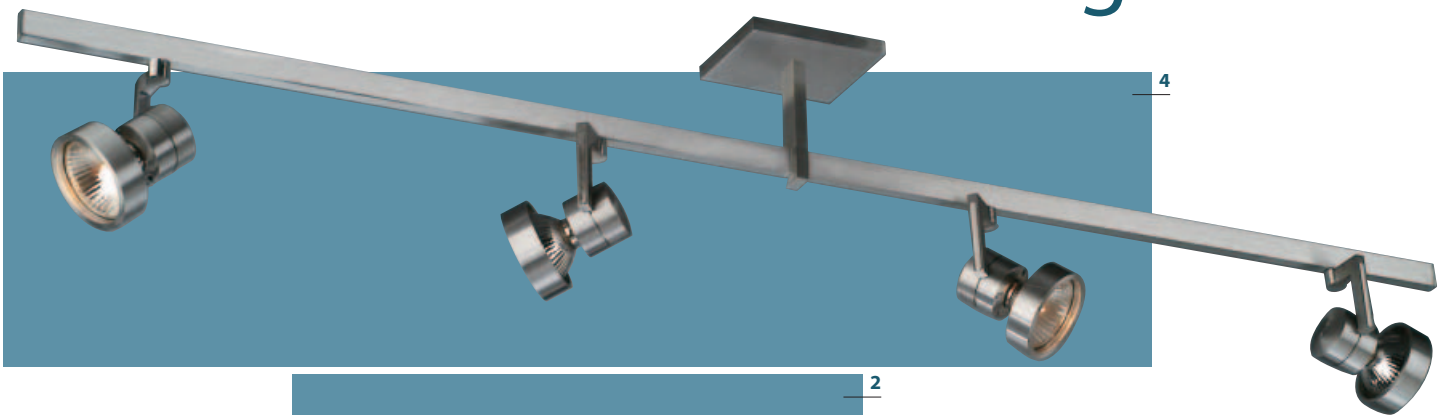

In summary TOP SELECTION "the exclusive line of MASSIVE" offers a perfect balance between design, quality and price for both you the retailer and your customer.

Magnus

Magnus

1 53030/48/10

GU10 / max. 75W / 230V / ⊕