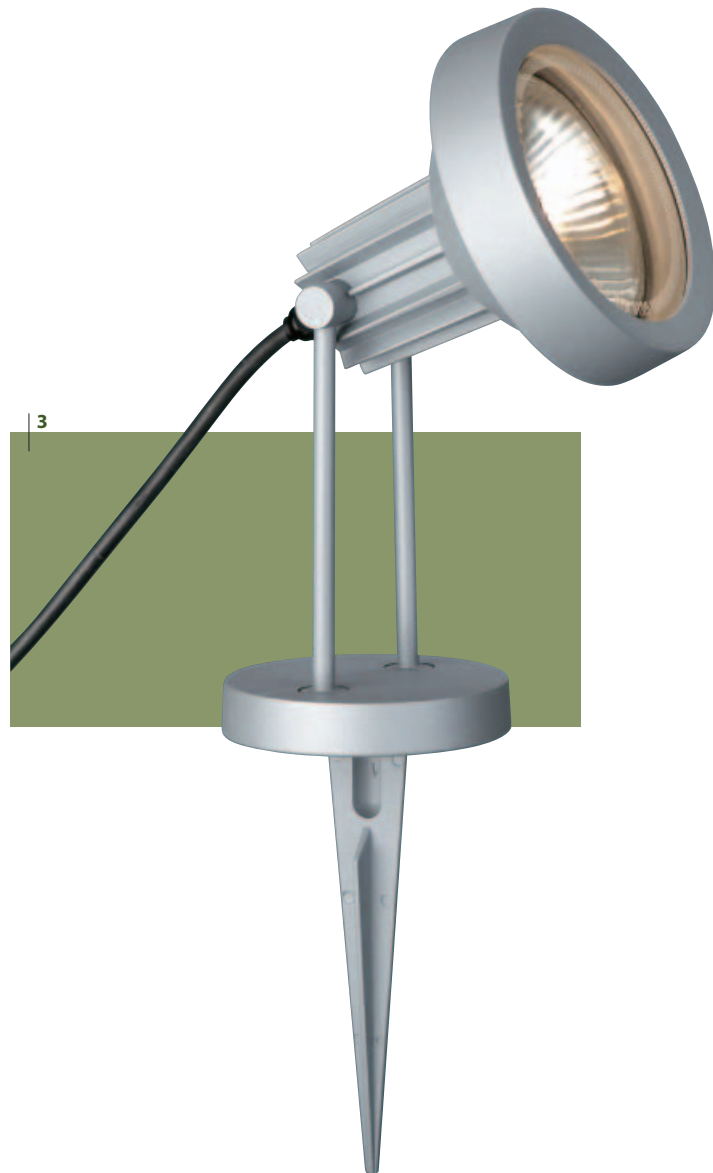

In summary the Top Selection outdoor products are a valuable addition to "the exclusive line of Massive".

Prescott

1

3

Prescott

1 16506/87/10

GU10 / max. 75W / 230V / ⊕

⚠ IP44