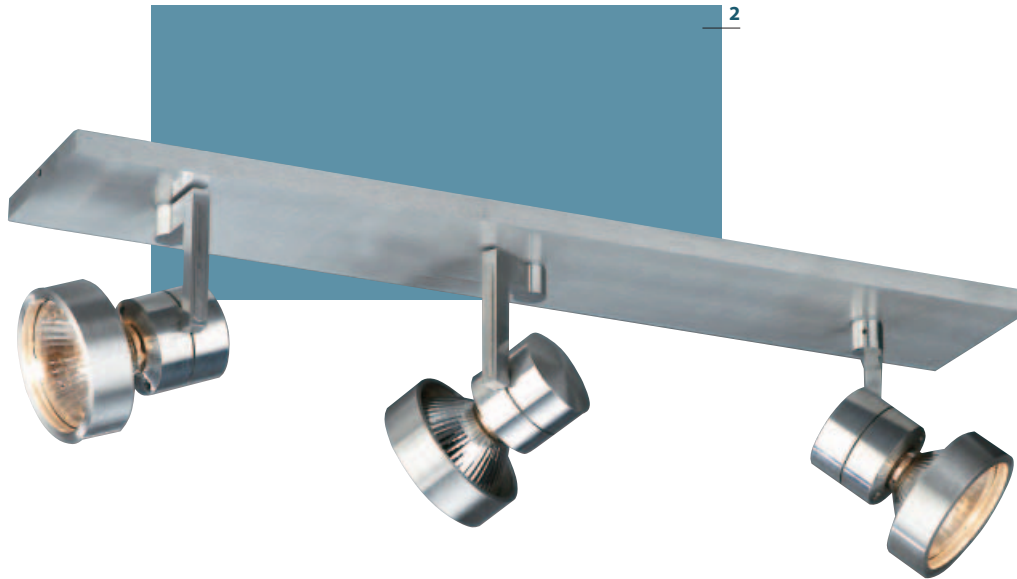

In summary TOP SELECTION "the exclusive line of MASSIVE" offers a perfect balance between design, quality and price for both you the retailer and your customer.

Magnus

Magnus

1 53030/48/10

GU10 / max. 75W / 230V / ⊕