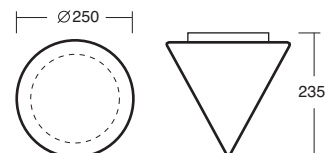

Ø 250 mm

KIRA 1

Code	Type		W	T

IP20 montura kovová/Fixture - sheet steel/Armatur - Stahlblech/Monture - tôle en acier/Монтаж - листовая сталь

	41741	IN-12B12/312		75	E27
VVG	41742	IN-14B12/312		13	G24d1
EVG	41743	E-14B12/312		13	G24q1

NOUZOVÉ/Emergency/Notleuchte/Luminaire de secours/Аварийный осветительный прибор

	41744	NZ-7/312		7	2G7	1,0 hod